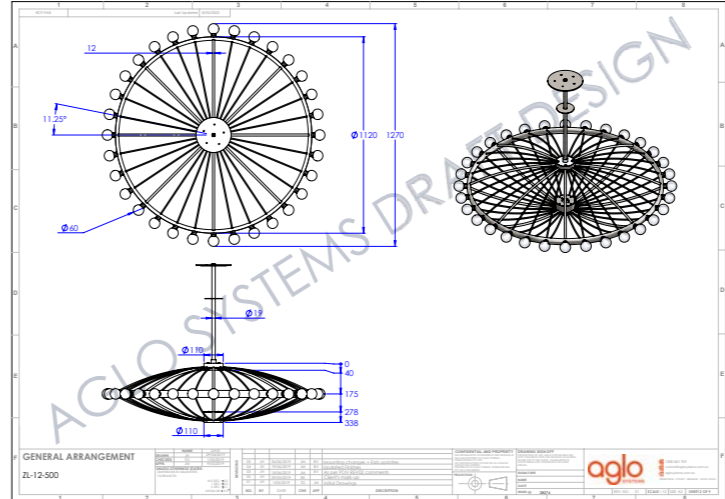

1 Client Concept & Quote

3 Shop Drawings

4 Production

2 3D CAD Design

5 Final Product

Reception Wall Lights with The Flaming Beacon
QT Perth Hotel, Western Australia

Chandeliers with FPOV
The Darling at The Star Gold Coast, New South Wales