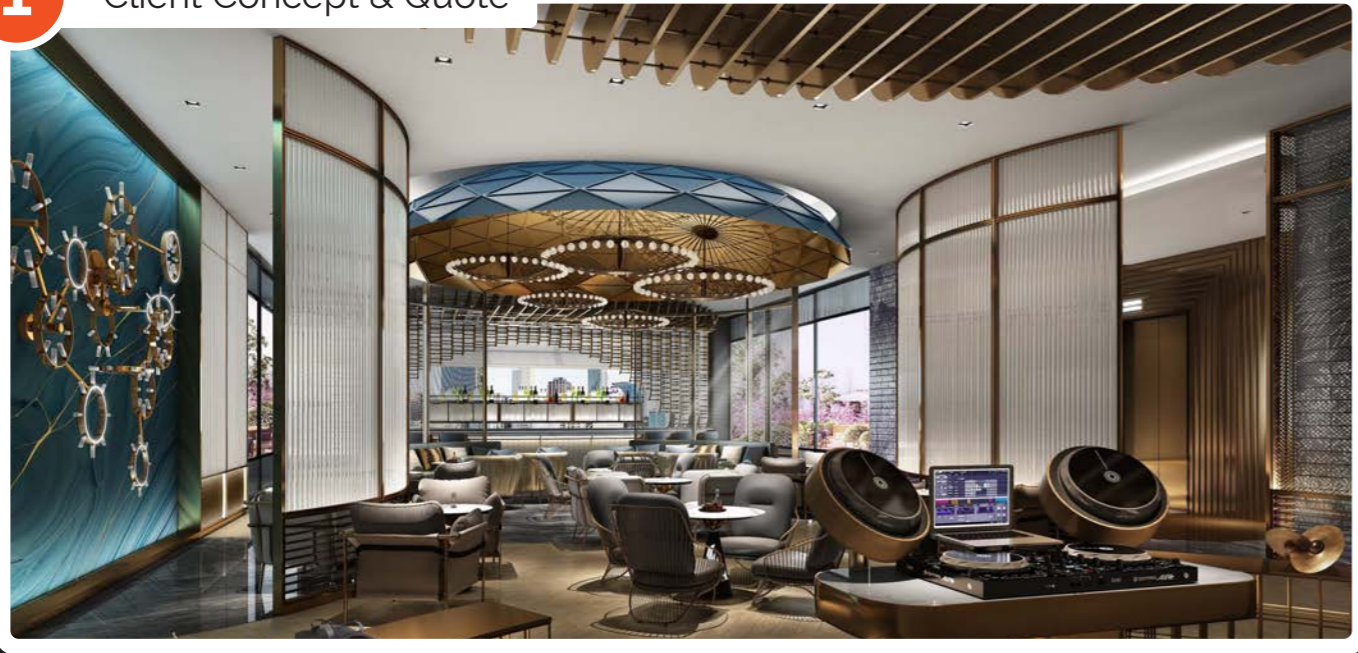

Our Design Process

Feature Pendants with FEC & FPOV
Songbird Bar & Lounge, The Ritz Carlton, Perth, Western Australia

1 Client Concept & Quote