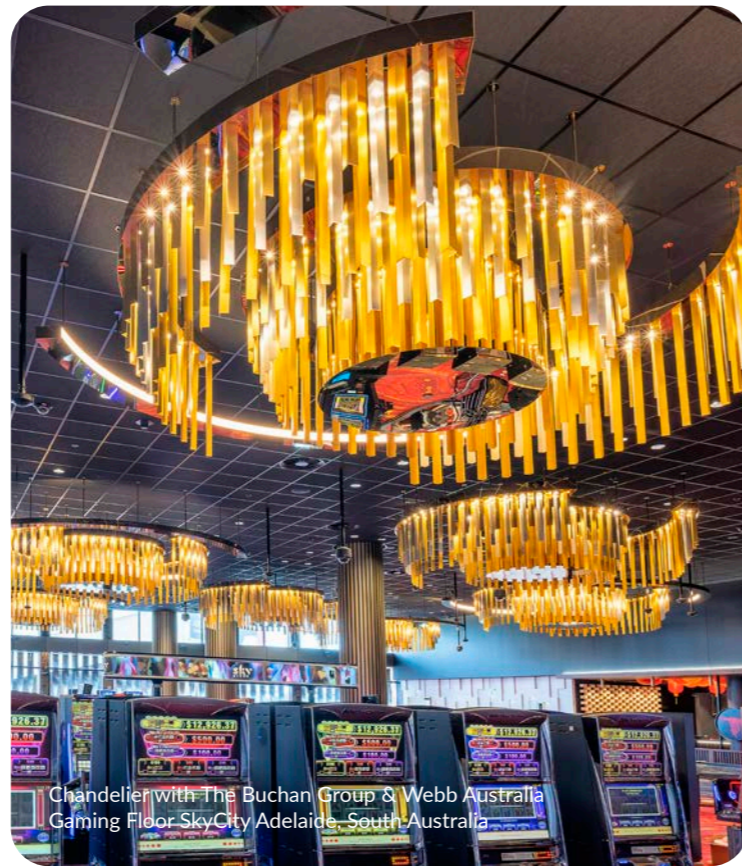

Bar Lamps with The Flaming Beacon
QT Perth Hotel, Western Australia

Chandelier with The Buchan Group & Webb Australia
Gaming Floor SkyCity Adelaide, South Australia