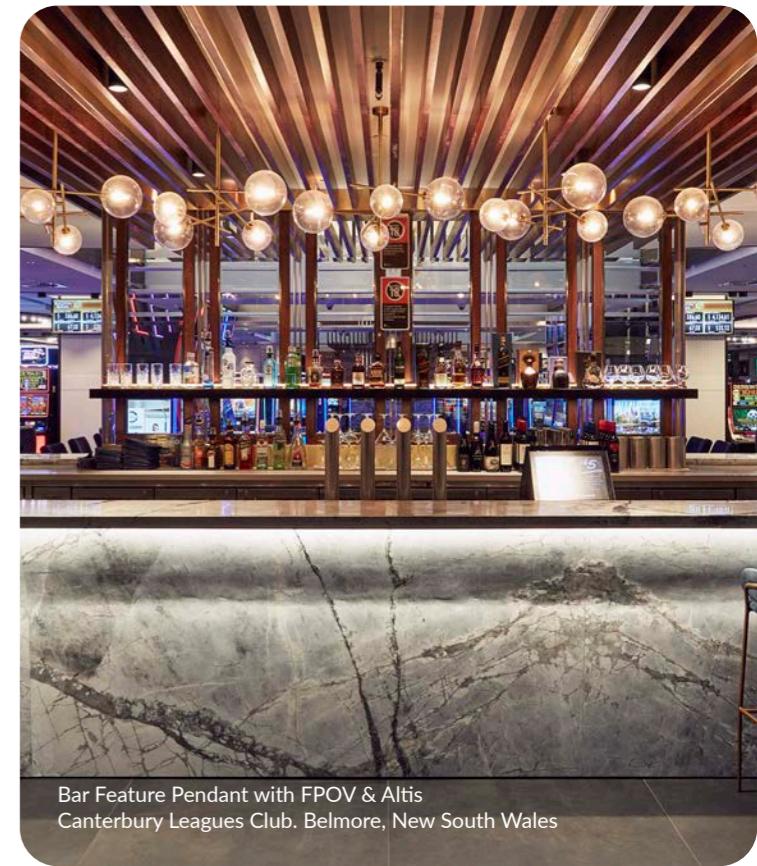

Feature Pendant with The Buchan Group & Webb Australia
Entrance Lift Lobby SkyCity Adelaide, South Australia

Bar Feature Pendant with FPOV & Altis
Canterbury Leagues Club, Belmore, New South Wales