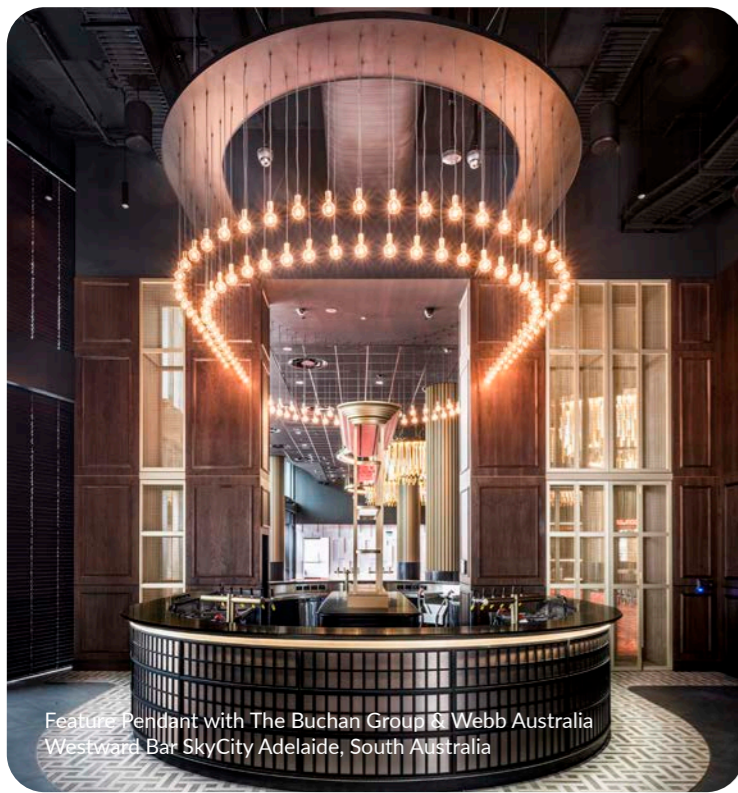

Porte Cochère Feature Lighting with Bates Smart & Electrolight
Crown Perth, Western Australia