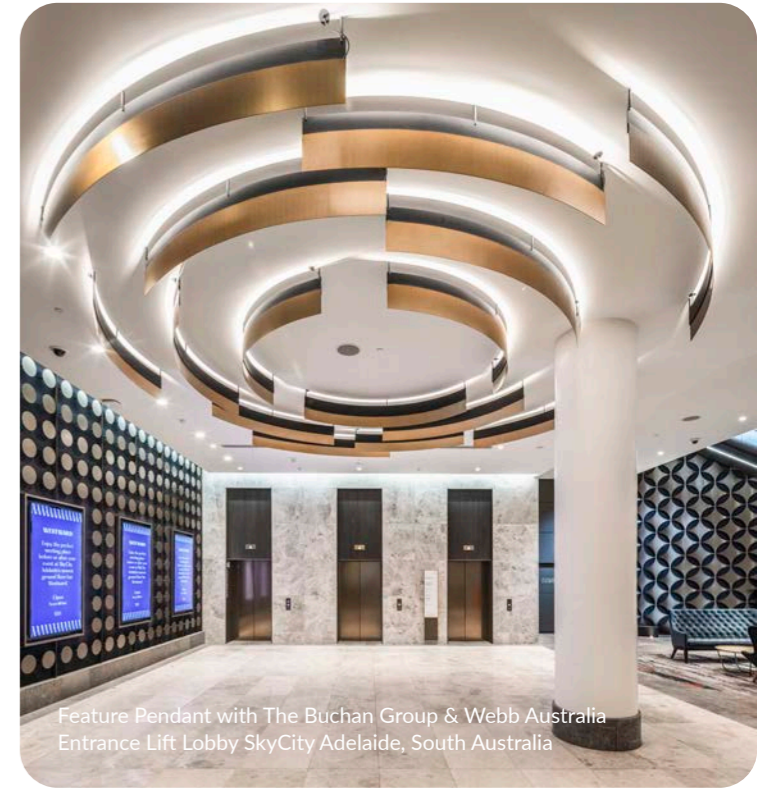

Wall Light with Bates Smart
85 Spring St, Melbourne, Victoria

Bedside Lamp with Cottee Parker
Dorsett Melbourne Victoria

Bathroom Wall Light with FEC & FPOV
The Ritz Carlton, Perth Western Australia

Heritage Wall Light Refurbishment
St Joseph's Chapel, Hunters Hill, New South Wales

Bar Lamps with The Flaming Beacon
QT Perth Hotel, Western Australia

Wall Light with FEC & FPOV
The Ritz Carlton, Perth Western Australia

Feature Pendant with The Buchan Group & Webb Australia
Entrance Lift Lobby SkyCity Adelaide, South Australia