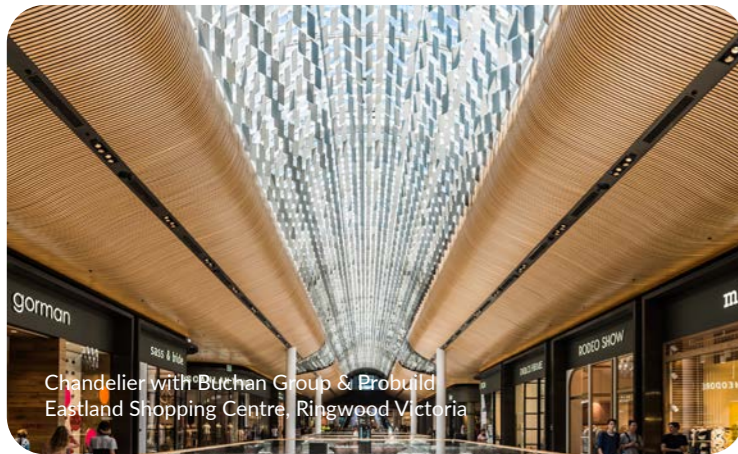

Feature Pendant with The Buchan Group & Webb Australia
Westward Bar SkyCity Adelaide, South Australia

Lobby Feature Pendant with Bates Smart & FPOV
Hilton Melbourne, Victoria

Wall Light with Bates Smart
85 Spring St, Melbourne, Victoria

Chandelier with Buchan Group & Probuild
Eastland Shopping Centre, Ringwood Victoria