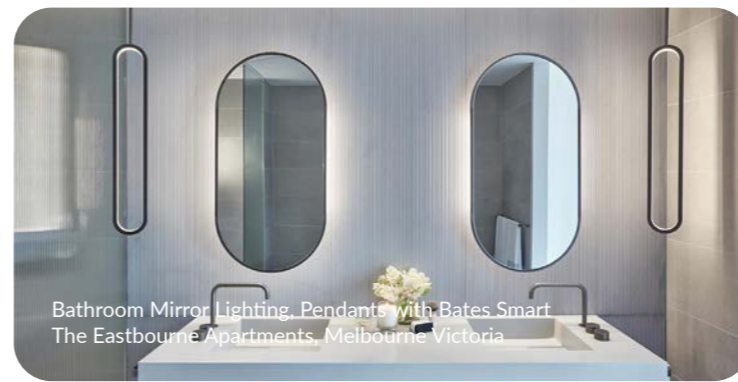

Heritage Wall Light Refurbishment
St Joseph's Chapel, Hunters Hill, New South Wales