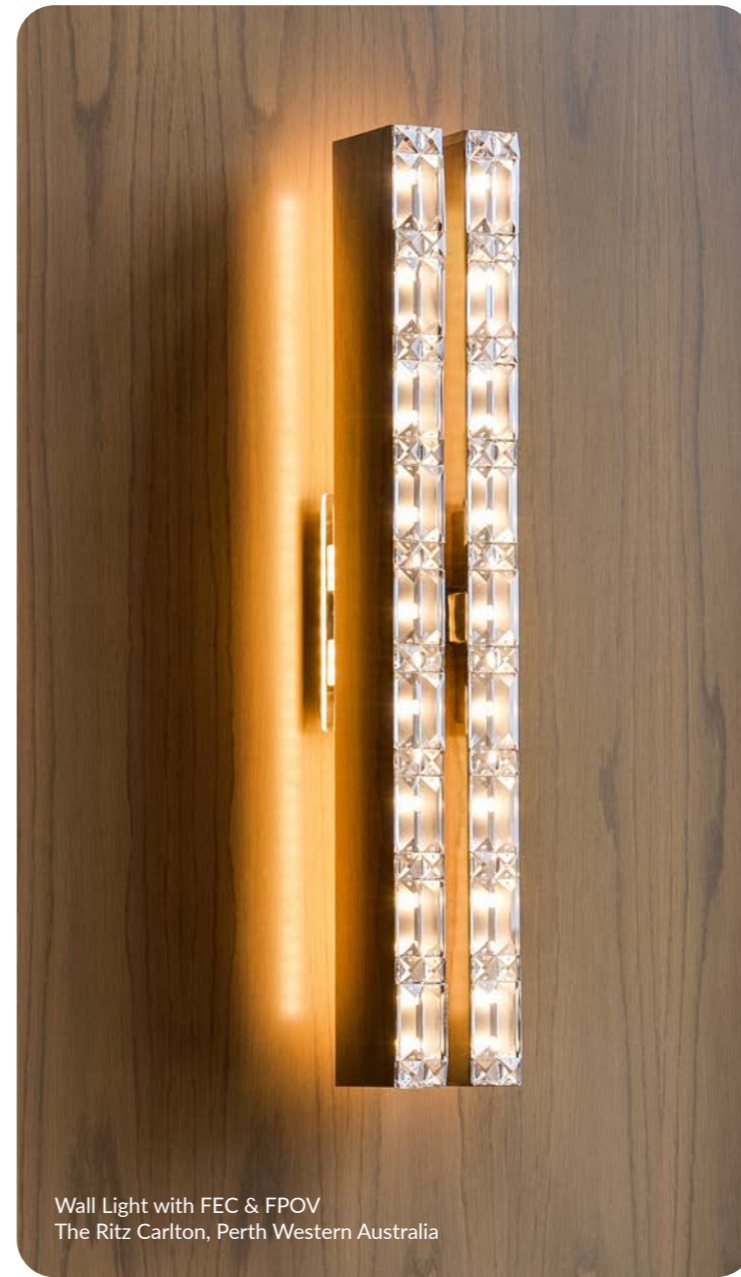

Wall Light with Bates Smart
85 Spring St, Melbourne, Victoria

Bedside Lamp with Cottee Parker
Dorsett Melbourne Victoria

Bathroom Wall Light with FEC & FPOV
The Ritz Carlton, Perth Western Australia

Heritage Wall Light Refurbishment
St Joseph's Chapel, Hunters Hill, New South Wales

Bar Lamps with The Flaming Beacon
QT Perth Hotel, Western Australia

Wall Light with FEC & FPOV
The Ritz Carlton, Perth Western Australia

Feature Pendant with The Buchan Group & Webb Australia
Entrance Lift Lobby SkyCity Adelaide, South Australia