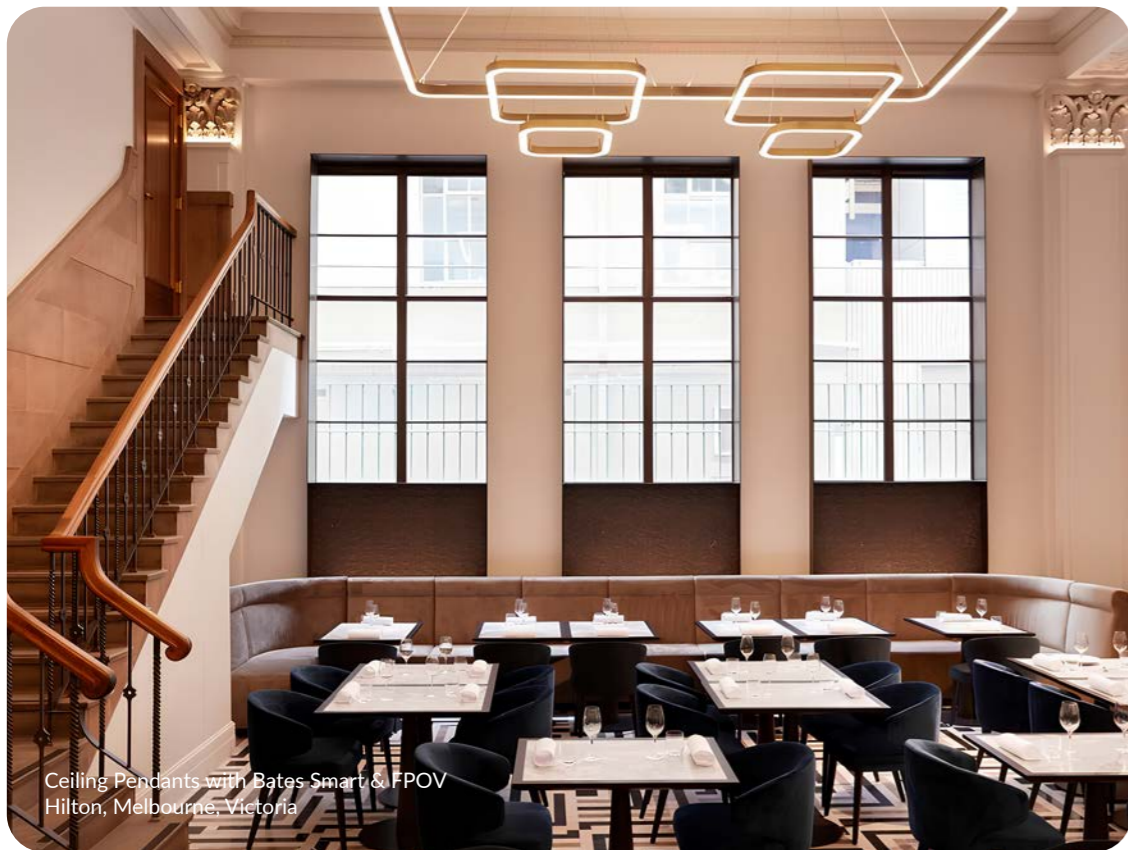

Reception Wall Lights with The Flaming Beacon
QT Perth Hotel, Western Australia

Chandeliers with FPOV
The Darling at The Star Gold Coast, New South Wales

Bathroom Pendant with
Bates Smart, The Eastbourne
Apartments, Melbourne
Victoria

Ceiling Pendants with Bates Smart & FPOV
Hilton, Melbourne, Victoria