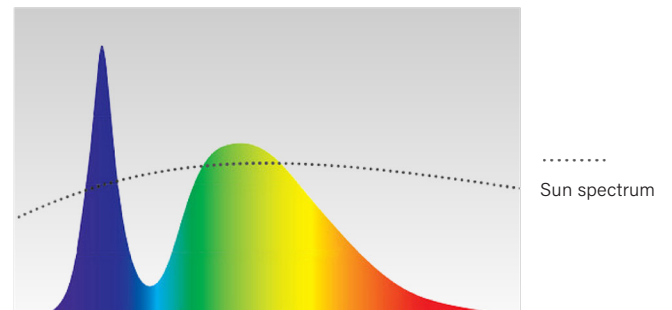

Standard LED spectrum