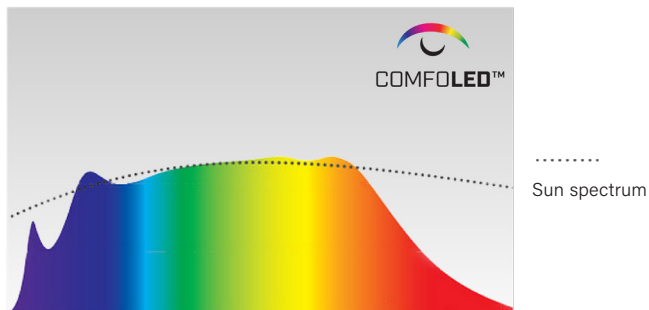

The Technology

This revolutionary technology features a purple emitter in combination with a red, green, and blue phosphor mix, unlike the conventional white LED that use a blue emitter with yellow & red phosphor. By removing the blue LED light source and replacing it with a purple light LED chip, lighting technology is fundamentally transformed. It is now possible to render colours accurately with great efficiency and positive effects on health. Spending time under LED lights without this technology can be associated with eye discomfort and poor sleep patterns.

In the modern world we live in, with more time spent inside and on devices, this technology is even more important to ensure the healthy lifestyle we all deserve.

ComfoLED spectrum