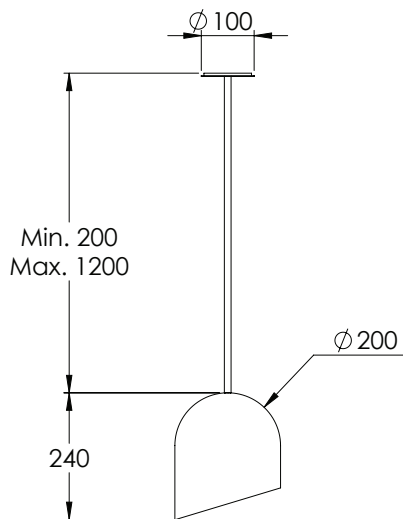

#### DIMENSIONS

**Overall**  
(Dia) 200mm x (H) 240mm

**Shade**  
(Dia) 180mm

**Dropper Length**  
Min 200mm  
Max 1200mm