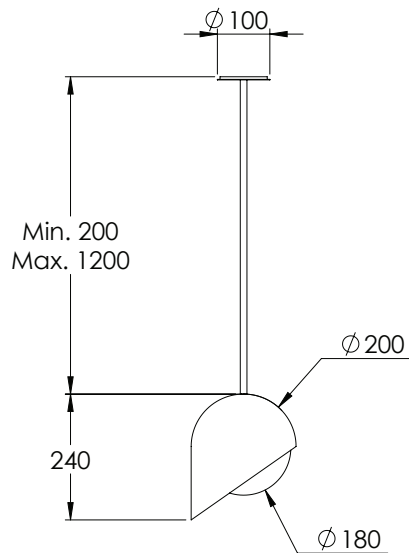

IRIS

ZELUS II

PENDANT

TECHNICAL DATA

ZELUS II PENDANT

DIMENSIONS

Overall
(Dia) 200mm x (H) 240mm

Shade
(Dia) 180mm

Dropper Length
Min 200mm
Max 1200mm

WEIGHT

4kg

MOUNTING

Ceiling Mounted
Hardwired

IP RATING

IP20

MATERIALS