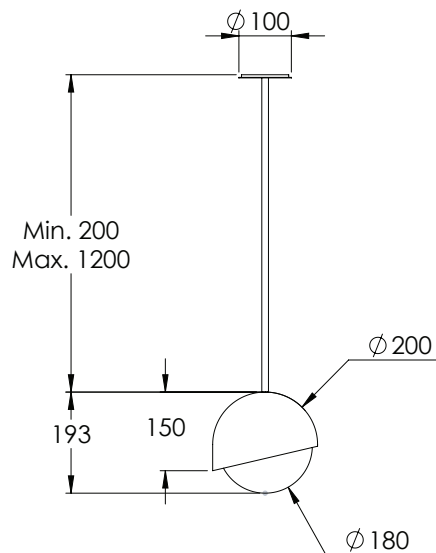

IRIS

ZELUS I

PENDANT

TECHNICAL DATA

ZELUS I PENDANT

DIMENSIONS

Overall
(Dia) 200mm x (H) 193mm

Shade
(Dia) 180mm

Dropper Length
Min 200mm
Max 1200mm

WEIGHT

3.5kg

MOUNTING

Ceiling Mounted
Hardwired

IP RATING

IP20

MATERIALS