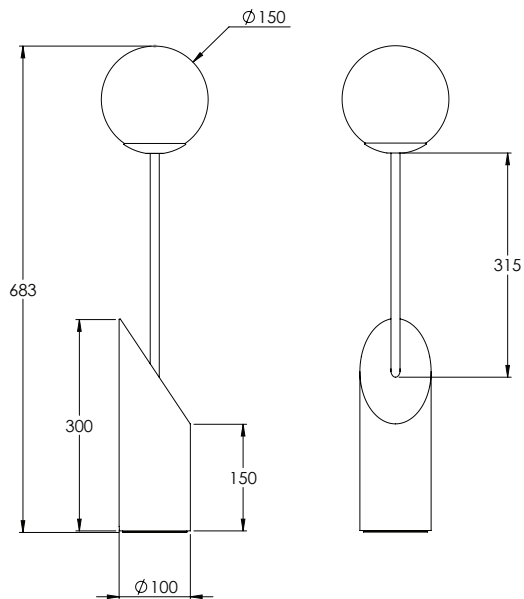

IRIS

DESIREE III

TABLE LAMP

TECHNICAL DATA

DESIREE III TABLE LAMP

DIMENSIONS

Overall

(L) 150mm x (W) 150mm x (H) 683mm

Marble

(Dia) 100mm x (H) 300mm

Shade

(Dia) 150mm

WEIGHT

15kg

MOUNTING

Option 1

LIGHT SOURCE

G9 LED Lamp (included)
2700K / 5W / 470lm
Phase Cut Dimmable