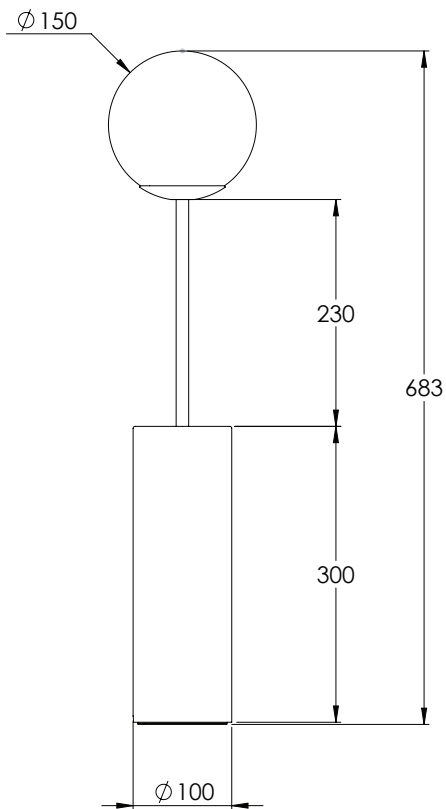

IRIS

DESIREE II

TABLE LAMP

TECHNICAL DATA

IRIS

DESIREE II TABLE LAMP

DIMENSIONS

Overall

(L) 150mm x (W) 150mm x (H) 683mm

Marble

(Dia) 100mm x (H) 300mm

Shade

(Dia) 150mm

WEIGHT

7kg

MOUNTING