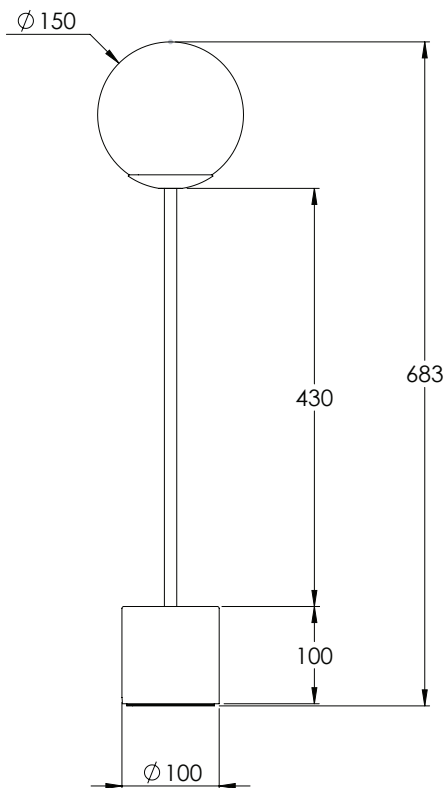

IRIS

DESIREE I

TABLE LAMP

TECHNICAL DATA

DESIREE I TABLE LAMP

DIMENSIONS

Overall

(L) 150mm x (W) 150mm x (H) 683mm

Marble

(Dia) 100mm x (H) 100mm

Shade

(Dia) 150mm

WEIGHT

19kg

MOUNTING

Option 1

LIGHT SOURCE

G9 LED Lamp (included)
2700K / 5W / 470lm
Phase Cut Dimmable

Designed By Tegan Gardner