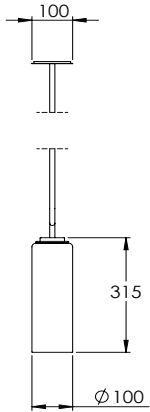

IRIS

ARIELLE TRIO

—
PENDANT

TECHNICAL DATA

ARIELLE TRIO PENDANT

DIMENSIONS

Overall

(L) 800mm x (W) 100mm

Shade x3

(Dia) 100mm x (H) 300mm

Dropper Length

Min 200mm

Max 1200mm

WEIGHT

5.5g

MOUNTING