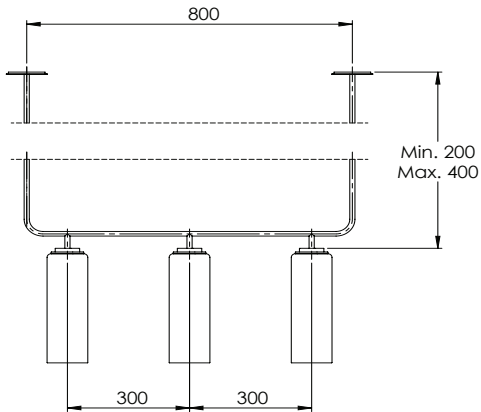

IRIS

ARIELLE TRIO

—
PENDANT

TECHNICAL DATA

ARIELLE TRIO PENDANT

DIMENSIONS

Overall

(L) 800mm x (W) 100mm

Shade x3

(Dia) 100mm x (H) 300mm

Dropper Length

Min 200mm

Max 1200mm

WEIGHT

5.5g

MOUNTING