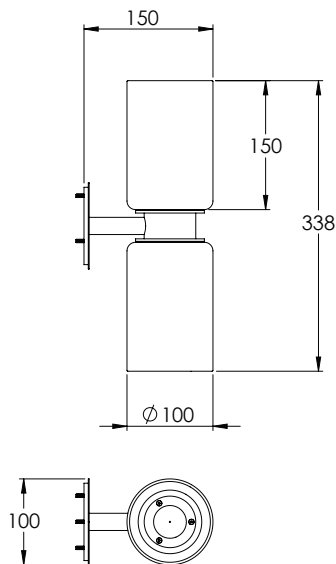

#### DIMENSIONS

##### Overall

(L) 150mm x (W) 100mm x (H) 338mm

##### Shade

(Dia) 100mm x (H) 150mm