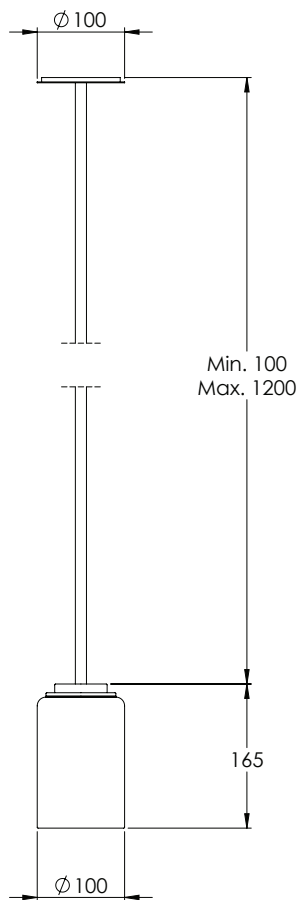

TECHNICAL DATA

ARIELLE MINI PENDANT

DIMENSIONS

Overall

(Dia) 100mm x (H) 165mm

Shade

(Dia) 100mm x (H) 150mm

Dropper Length

Min 100mm

Max 1200mm

WEIGHT

1.7kg

MOUNTING

Ceiling Mounted

Hardwired

IP RATING

IP20

MATERIALS

Metal + Glass

COLOURS

Gold / Brass / Nickel / Rose Gold / Copper
/ Black / White

Custom colours available on request

FINISHES

Metal

Polished / Brushed / Satin

Shade

Clear / Frosted / Opal / Tinted / Textured

LIGHT SOURCE

2x 240V E14 LED Lamps (included)

2700K / 4W / 470lm /

Phase Cut Dimmable

Designed By Tegan Gardner