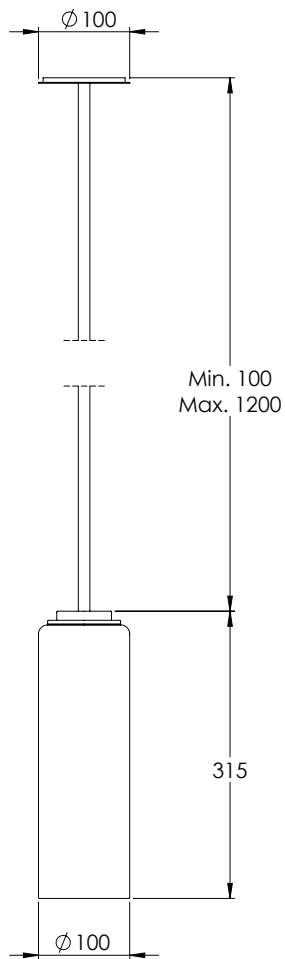

IRIS

ARIELLE MAXI

PENDANT

TECHNICAL DATA

ARIELLE MAXI PENDANT

DIMENSIONS

Overall
(Dia) 100mm x (H) 315mm

Shade
(Dia) 100mm x (H) 300mm

Dropper Length
Min 100mm
Max 1200mm

WEIGHT

2kg

MOUNTING

Ceiling Mounted
Hardwired

IP RATING

IP20

MATERIALS

LIGHT SOURCE

2x 240V E14 LED Lamps (included)
2700K / 4W / 470lm /
Phase Cut Dimmable

Designed By Tegan Gardner