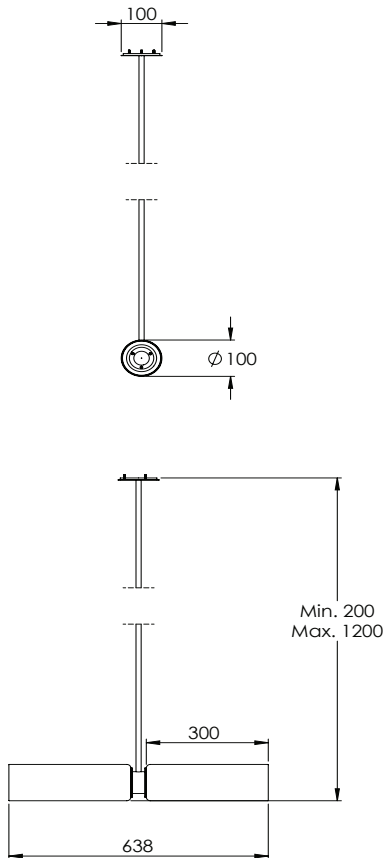

IRIS

ARIELLE HORIZON

PENDANT

TECHNICAL DATA

ARIELLE HORIZON PENDANT

DIMENSIONS

Overall

(L) 638mm x (W) 100mm

Shade x2

(Dia) 100mm x (H) 300mm

Dropper Length

Min 200mm

Max 1200mm

WEIGHT

3kg

MOUNTING

Ceiling Mounted

Hardwired

IP RATING

IP20

MATERIALS

Metal + Glass

COLOURS

Gold / Brass / Nickel / Rose Gold / Copper
/ Black / White