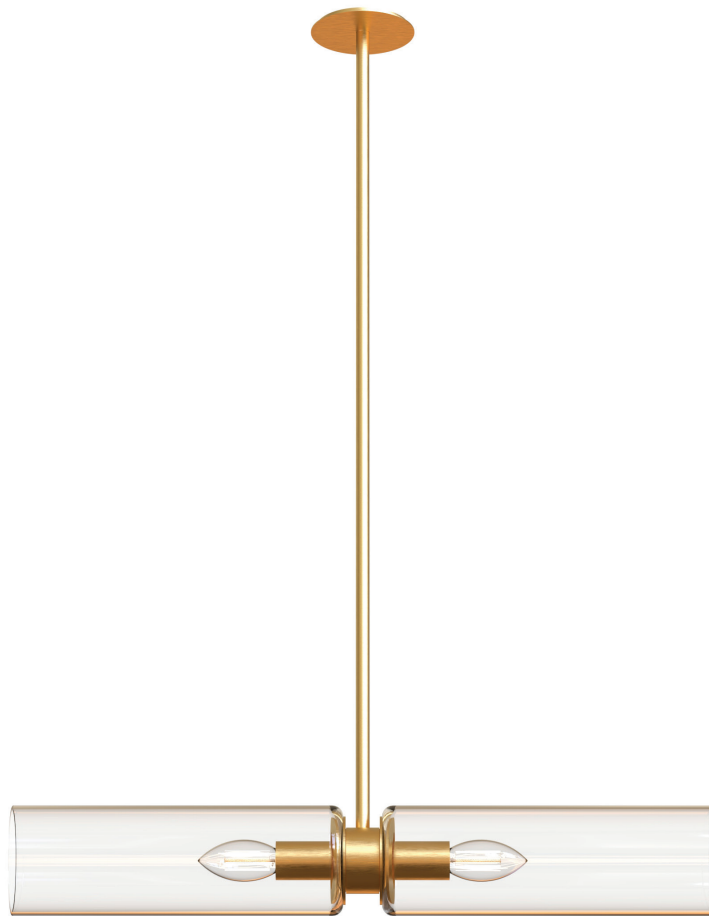

IRIS

ARIELLE HORIZON

PENDANT

TECHNICAL DATA

ARIELLE HORIZON PENDANT

DIMENSIONS

Overall

(L) 638mm x (W) 100mm

Shade x2

(Dia) 100mm x (H) 300mm

Dropper Length

Min 200mm

Max 1200mm

WEIGHT

3kg

MOUNTING

Ceiling Mounted

Hardwired

IP RATING

IP20

MATERIALS

Metal + Glass

COLOURS

Gold / Brass / Nickel / Rose Gold / Copper
/ Black / White

2700K / 4W / 470lm /

Phase Cut Dimmable

Designed By Tegan Gardner