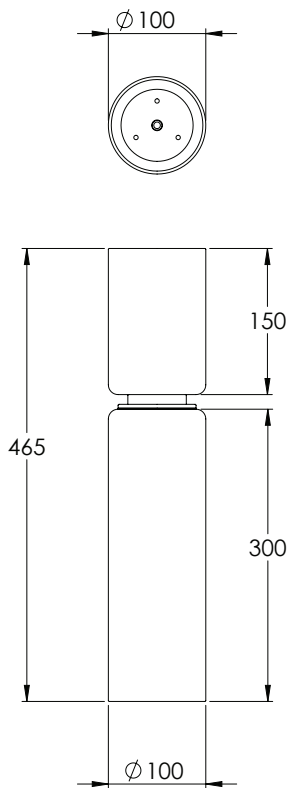

#### DIMENSIONS

**Overall**  
(Dia) 100mm x (H) 465mm

**Shade**  
(Dia) 100mm x (H) 300mm