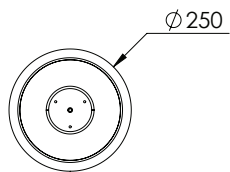

IRIS

ARO

PENDANT

TECHNICAL DATA

ARO PENDANT

DIMENSIONS

Shade
(Dia) 250mm x (H) 160mm

Dropper Length
Min 100mm
Max 1200mm

WEIGHT

2kg

MOUNTING

Ceiling Mounted
Hardwired

IP RATING

IP20

MATERIALS

Metal + Leather + Glass