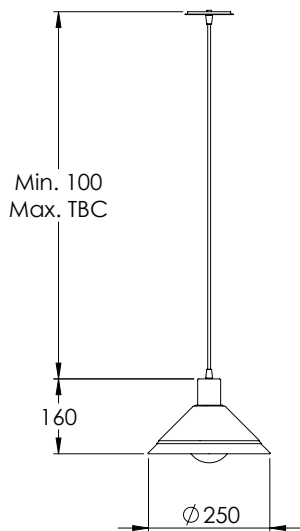

IRIS

ARO

PENDANT

TECHNICAL DATA

ARO PENDANT

DIMENSIONS

Shade
(Dia) 250mm x (H) 160mm

Dropper Length
Min 100mm
Max 1200mm

WEIGHT

2kg

MOUNTING

Ceiling Mounted
Hardwired

IP RATING

IP20

MATERIALS

Metal + Leather + Glass