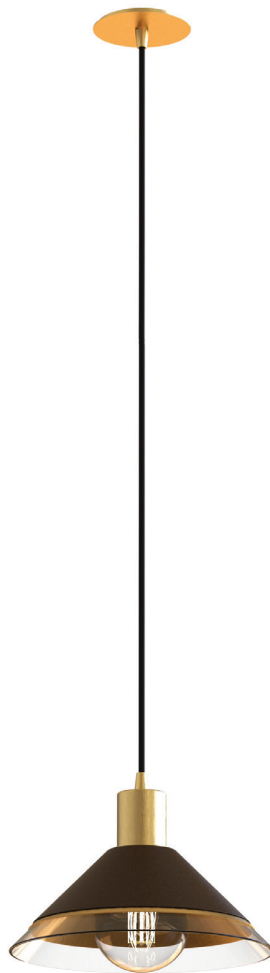

IRIS

ARO

PENDANT

TECHNICAL DATA

ARO PENDANT

DIMENSIONS

Shade
(Dia) 250mm x (H) 160mm

Dropper Length
Min 100mm
Max 1200mm

WEIGHT

2kg

MOUNTING

Ceiling Mounted
Hardwired

IP RATING

IP20

MATERIALS

Metal + Leather + Glass

COLOURS

Metal
Gold + Black

Shade
Tan / Black

FINISHES

Metal
Brushed / Satin

Shade
Clear / Frosted / Textured

LIGHT SOURCE

E27 LED Lamp (included)
2700K / 8W / 700lm
Phase Cut Dimmable