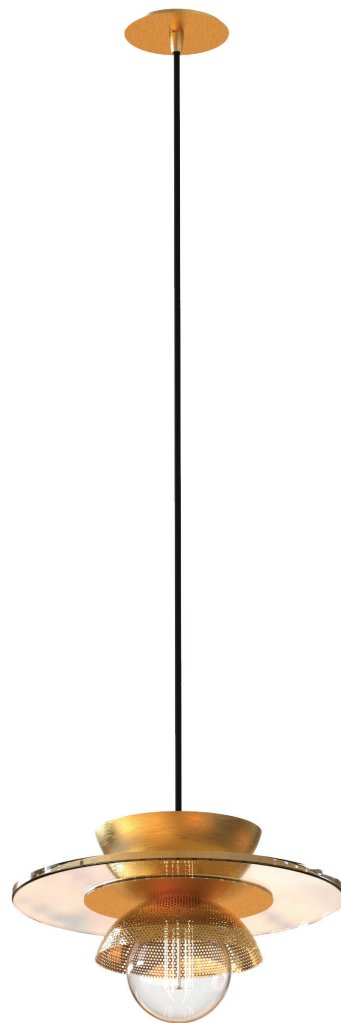

IRIS

ALASTOR

PENDANT

TECHNICAL DATA

ALASTOR PENDANT

DIMENSIONS

Overall
(Dia) 300mm x (H) 120mm

Dropper Length
Min 200mm
Max 1200mm

WEIGHT
3.5kg

MOUNTING
Ceiling Mounted
Hardwired

IP RATING
IP20

MATERIALS

Metal + Metal Mesh + Glass

COLOURS

Gold / Brass / Nickel / Rose Gold
/ Copper / Black / White
Custom colours available on request

FINISHES

Metal
Brushed / Satin

Shade
Clear / Frosted / Opal / Tinted / Textured

LIGHT SOURCE

E27 LED Lamp (included)
2700K / 8W / 700lm
Phase Cut Dimmable

Designed By Tegan Gardner