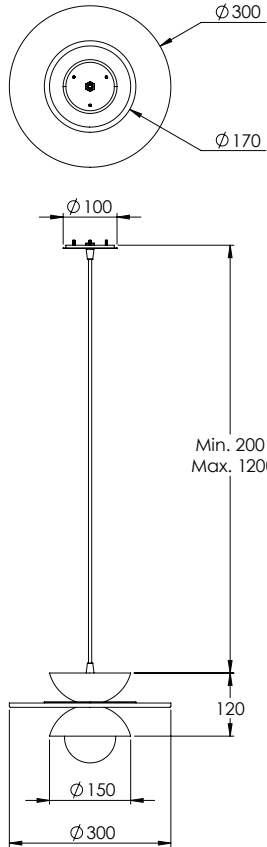

IRIS

ALASTOR

PENDANT

TECHNICAL DATA

ALASTOR PENDANT

DIMENSIONS

Overall
(Dia) 300mm x (H) 120mm

Dropper Length
Min 200mm
Max 1200mm

WEIGHT
3.5kg

MOUNTING
Ceiling Mounted
Hardwired

IP RATING
IP20

MATERIALS

Metal + Metal Mesh + Glass

COLOURS

Gold / Brass / Nickel / Rose Gold
/ Copper / Black / White
Custom colours available on request

FINISHES

Metal
Brushed / Satin

Shade
Clear / Frosted / Opal / Tinted / Textured

LIGHT SOURCE

E27 LED Lamp (included)
2700K / 8W / 700lm
Phase Cut Dimmable

Designed By Tegan Gardner