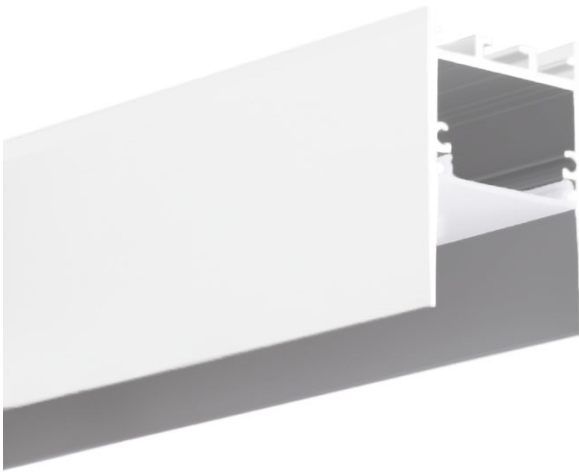

Impression 3551

Extrusion

Product Information

Body/Trim Colour	White, Black, Silver
Installation Method	Surface Mounted/Suspended
Accessories	Diffuser, End Cap and Mounting Clip

Compliances