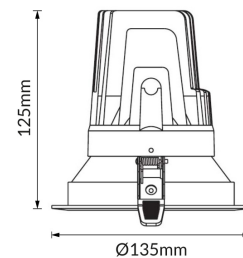

### Product Information

System Lumen Range	1700lm
System Power	20W
Forward Current	5000mA
System Efficacy Range	85lm/W
Input Voltage	240V
Body/Trim Colour	White
Installation Method	Fixed Recessed
IP Rating	IP20
Dimming Type	Non-Dimmable
Dimensions	Ø135mm x 125mm
Cut-Out Size	Ø125mm