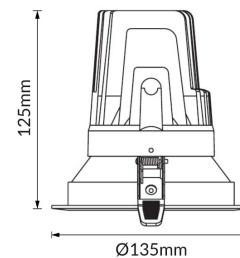

### Product Information

System Lumen Range	1700lm
System Power	20W
Forward Current	500mA
System Efficacy Range	85lm/W
Input Voltage	240V
Body/Trim Colour	White
Installation Method	Fixed Recessed
IP Rating	IP20
Dimming Type	Non-Dimmable
Dimensions	Ø135mm x 125mm
Cut-Out Size	Ø125mm