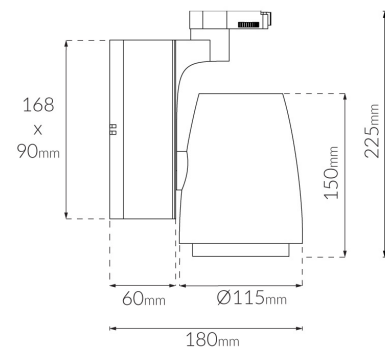

Shopra

Spotlight

Product Information

System Lumen Range	1600lm – 5000lm
System Power	11W, 17W, 25W, 32W, 38W, 43W
Forward Current	350mA, 500mA, 700mA, 900mA, 1050mA, 1200mA
System Efficacy Range	116lm/W to 145lm/W
Body/Trim Colour	White, Black
Installation Method	Track Mounted, Surface Mounted
LED Brand	Citizen
Dimming Type	Non-Dimmable

Photometric Information

Colour Rendering Index (CRI)	CRI90
Colour Temperature (CCT)	3000K, 3500K, 4000K
Beam Angle	18°, 28°, 40°, 60°

Compliances