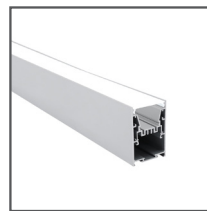

Products Used

Catania Surface Mounted Downlight

Capella-Smooth

Stirling 70

Impact 5075

Lumo Panel

T 1300 601 931

E sales@aglo systems.com.au