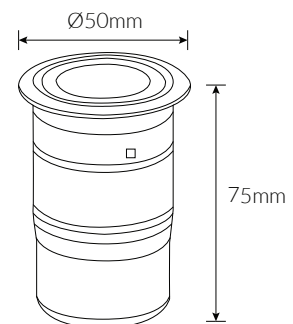

Verne

Uplight

Product Information

System Lumen Range	350lm
System Power	4W
System Efficacy Range	87lm/W
Input Voltage	24V DC
Forward Current	350mA
Body/Trim Colour	Silver
Installation Method	Fixed Recessed
IP Rating	IP67
Dimming Type	Non-Dimmable
Warranty	3 Years

Photometric Information

Colour Rendering Index (CRI)	CRI80
Colour Temperature (CCT)	3000K
Beam Angle	31°

Compliances