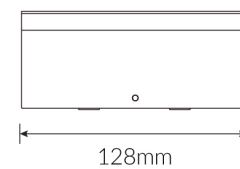

Verdi

Wall Light

Product Information

System Lumen Range	350lm
System Power	2 x 6W
Forward Current	300mA
Input Voltage	240V
Body/Trim Colour	Black
Installation Method	Surface Mounted
LED Brand	CREE CXA1304
IP Rating	IP65
Dimming Type	Non-Dimmable
Warranty	3 Years

Photometric Information

Colour Rendering Index (CRI)	CR180
Colour Temperature (CCT)	3000K
Beam Angle	92°

Compliances