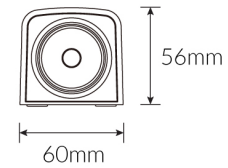

Verdi

Wall Light

Product Information

System Lumen Range	350lm
System Power	2 x 6W
Forward Current	300mA
Input Voltage	240V
Body/Trim Colour	Black
Installation Method	Surface Mounted
LED Brand	CREE CXA1304
IP Rating	IP65
Dimming Type	Non-Dimmable
Warranty	3 Years

Photometric Information

Colour Rendering Index (CRI)	CR180
Colour Temperature (CCT)	3000K
Beam Angle	92°

Compliances