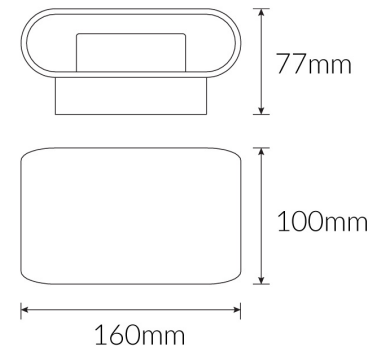

Venus

Wall Light

Product Information

System Lumen Range	350lm
System Power	8 X 1W
Body/Trim Colour	Black
Installation Method	Surface Mounted
IP Rating	IP54
Dimming Type	Non-Dimmable
Warranty	3 Years

Photometric Information

Colour Rendering Index (CRI)	CRI80
Colour Temperature (CCT)	3000K
Beam Angle	105°

Compliances