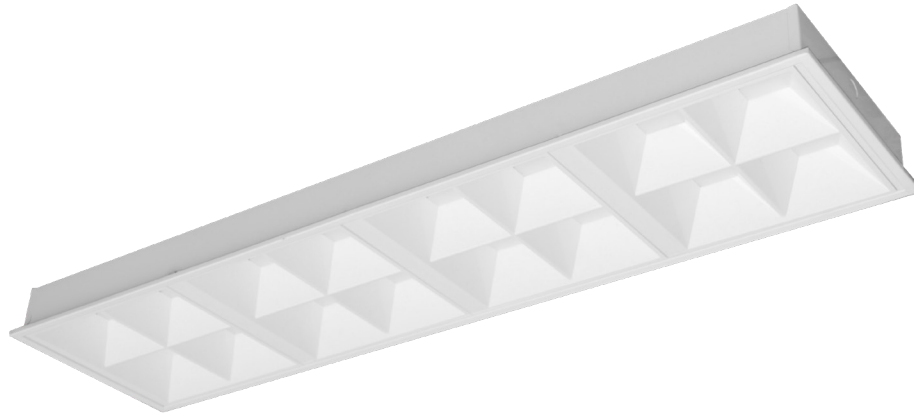

Valence

Troffer

Product Information

System Lumen Range	3900lm
System Power	38W
System Efficacy Range	>100lm/W
Input Voltage	240V
Body/Trim Colour	White
Installation Method	Fixed Recessed
IP Rating	IP40
Dimming Type	Non-Dimmable
Warranty	5 Years (T&C apply)

Photometric Information

Colour Rendering Index (CRI)	CRI80
Colour Temperature (CCT)	4000K
Beam Angle	85°
Unified Glare Rating (UGR)	<19

Compliances