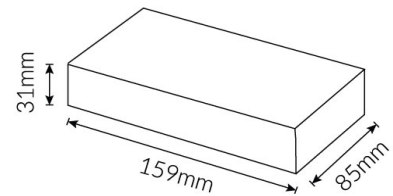

Marseille

Wall Light

Product Information

System Lumen Range	435lm
System Power	4.2W
System Efficacy Range	>145lm/W
Input Voltage	220-240V
Body/Trim Colour	Black
Installation Method	Recessed
LED Brand	Bridgelux 2835
IP Rating	IP65
Dimming Type	Non-Dimmable
Warranty	3 Years

Photometric Information

Colour Rendering Index (CRI)	CRI80
Colour Temperature (CCT)	2700K, 3000K, 4000K, 5000K
Beam Angle	150°x70°

Compliances