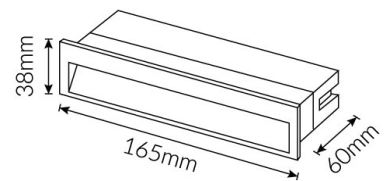

Marseille

Wall Light

Product Information

System Lumen Range	435lm
System Power	4.2W
System Efficacy Range	>145lm/W
Input Voltage	220-240V
Body/Trim Colour	Black
Installation Method	Recessed
LED Brand	Bridgelux 2835
IP Rating	IP65
Dimming Type	Non-Dimmable
Warranty	3 Years

Photometric Information

Colour Rendering Index (CRI)	CRI80
Colour Temperature (CCT)	2700K, 3000K, 4000K, 5000K
Beam Angle	150°x70°

Compliances