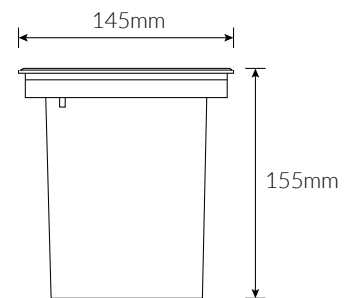

Lyon

Uplight

Product Information

System Lumen Range	592lm - 769lm
System Power	9W
System Efficacy Range	>65lm/W
Input Voltage	24VDC
Body/Trim Colour	Silver
Installation Method	In Ground
IP Rating	IP657
Dimming Type	Non-Dimmable
Accessories	Mounting Cup
Warranty	3 Years

Photometric Information

Colour Rendering Index (CRI)	CRI80
Colour Temperature (CCT)	2700K, 3000K, 4000K, 5000K
Beam Angle	15°, 30°, 50°

Compliances