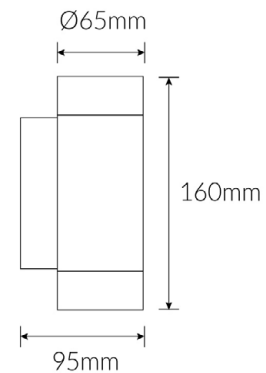

Leo

Wall Light

Product Information

System Lumen Range	305lm
System Power	2x3W
Input Voltage	100-240V
Body/Trim Colour	Black
Installation Method	Surface Mounted
LED Brand	Cree
IP Rating	IP54
Dimming Type	Non Dimmable
Warranty	3 Years (T&Cs apply)

Photometric Information

Colour Rendering Index (CRI)	CR180
Colour Temperature (CCT)	3000K
Beam Angle	53°

Compliances