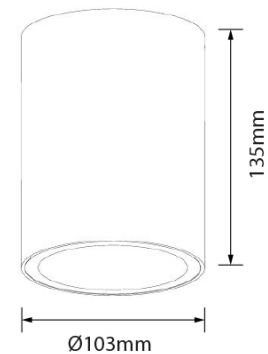

Corelli

Downlight

Product Information

System Lumen Range	1100lm
System Power	11W
Input Voltage	240V
Body/Trim Colour	White, Black, Grey
Installation Method	Surface Mounted
IP Rating	IP65
Dimming Type	Non-Dimmable
Warranty	3 Years

Photometric Information

Colour Rendering Index (CRI)	CRI80
Colour Temperature (CCT)	3000K, 4000K
Beam Angle	21°, 33°, 48°

Compliances