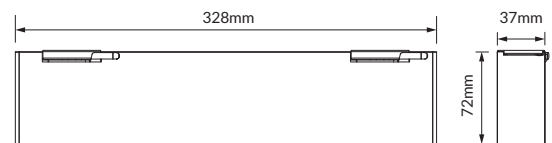

Colmar

Linear LED

Product Information

System Lumen Range	1300lm
System Power	15W
Forward Current	350mA
Body/Trim Colour	Black
Installation Method	Surface Mounted
Dimming Type	Non-Dimmable
Warranty	3 Years

Photometric Information

Colour Rendering Index (CRI)	CRI80
Colour Temperature (CCT)	3000K
Beam Angle	24°

Compliances