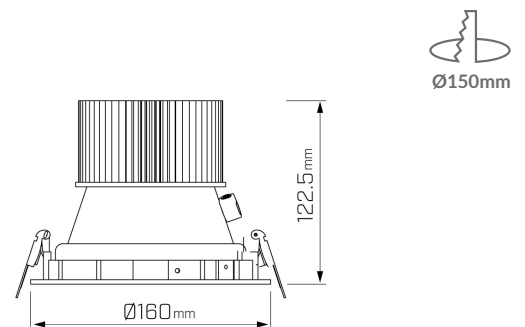

Polar

Downlight

Photometric Information

System Lumen	3900lm
System Power	35W
Forward Current	900mA
Input Voltage	240V
Body/Trim Colour	Silver
Installation Method	Recessed
IP Rating	IP20
Diffuser	Clear
Dimming Type	Non-Dimmable
Max Tilt Angle	30°
Max Rotation Angle	355°

Product Information

CRI Options	CRI90
Colour Temperature	3000K
Beam Angle	39°

Compliances