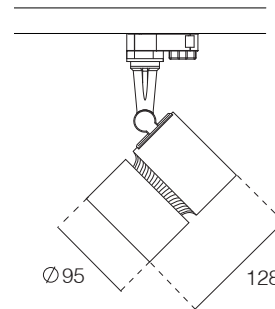

Point Maxi

Spotlight

Photometric Information

System Lumen	2000lm
System Power	22W
Forward Current	500mA
Input Voltage	240V
Body/Trim Colour	White
Installation Method	Track Mounted
IP Rating	IP20
Diffuser	Clear
Dimming Type	Non-Dimmable
Max Tilt Angle	90°
Max Rotation Angle	355°