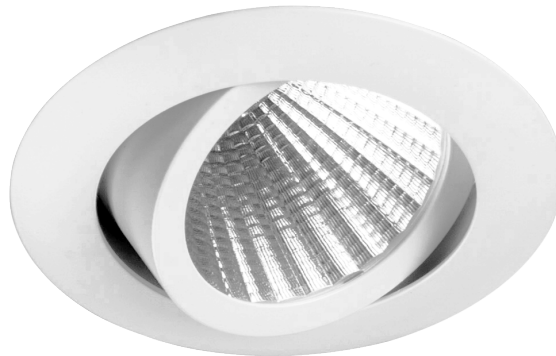

Focus 90

Downlight

Photometric Information

System Lumen	790lm
System Power	8W
Forward Current	300mA
Body/Trim Colour	White
Installation Method	Recessed
Dimming Type	Non-Dimmable
Max Tilt Angle	25°

Product Information

CRI Options	CRI80
Colour Temperature	3000K
Beam Angle	60°

Compliances