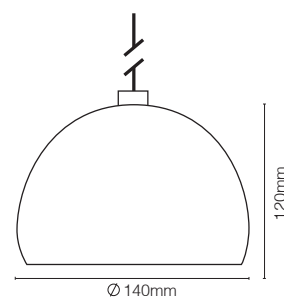

Fleurieu

Pendant

Photometric Information

System Lumen	1000lm
System Power	10W
Forward Current	350mA
Input Voltage	240V AC
Body/Trim Colour	Chrome
Installation Method	Suspended
Cable Length	1.95m
Diffuser	Clear
Dimming Type	Non-Dimmable

Product Information

CRI Options	CRI80
Colour Temperature	3000K
Beam Angle	60°

Compliances