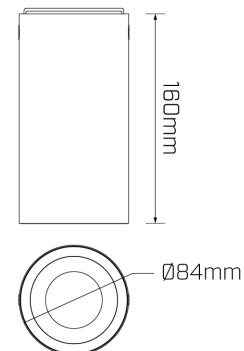

Chapel

Downlight

Photometric Information

System Lumen	740lm
System Power	10W
Forward Current	350mA
Input Voltage	240V AC
Body/Trim Colour	Black with Gold Trim
Installation Method	Surface Mounted
IP Rating	IP40
Diffuser	Clear
Dimming Type	Non-Dimmable

Product Information

CRI Options	CRI80
Colour Temperature	3000K
Beam Angle	40°

Compliances