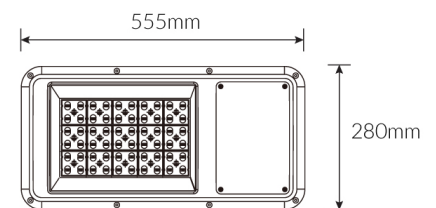

### Product Information

|                       |                            |
|-----------------------|----------------------------|
| System Lumen Range    | 6440lm - 13530lm           |
| System Power          | 60W, 80W, 100W, 120W, 150W |
| System Efficacy Range | 90lm/W - 107lm/W           |
| Body/Trim Colour      | Silver, Black              |
| Installation Method   | Surface Mounted            |
| LED Brand             | CREE                       |
| IP Rating             | IP66                       |
| Diffuser              | Glass                      |

### Photometric Information

|                              |         |
|------------------------------|---------|
| Colour Rendering Index (CRI) | CRI80   |
| Colour Temperature (CCT)     | 4000K   |
| Beam Angle                   | 90°x90° |