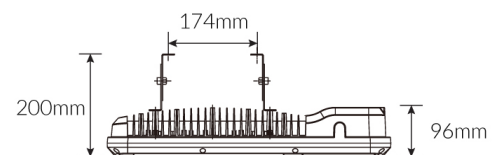

### Product Information

|                       |                            |
|-----------------------|----------------------------|
| System Lumen Range    | 6440lm - 13530lm           |
| System Power          | 60W, 80W, 100W, 120W, 150W |
| System Efficacy Range | 90lm/W - 107lm/W           |
| Body/Trim Colour      | Silver, Black              |
| Installation Method   | Surface Mounted            |
| LED Brand             | CREE                       |
| IP Rating             | IP66                       |
| Diffuser              | Glass                      |

### Photometric Information

|                              |         |
|------------------------------|---------|
| Colour Rendering Index (CRI) | CRI80   |
| Colour Temperature (CCT)     | 4000K   |
| Beam Angle                   | 90°x90° |