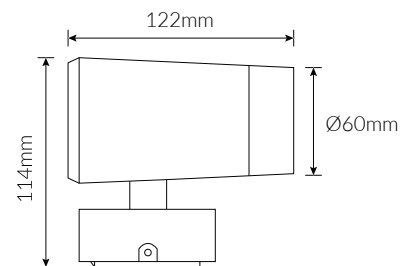

Thomas

Spotlight

Product Information

System Lumen Range	670lm
System Power	9W
System Efficacy Range	75lm/W
Forward Current	250mA
Input Voltage	24V DC, 240V
Body/Trim Colour	Black
Installation Method	Surface Mounted, Spike Mounted
LED Brand	Cree CXA1512
IP Rating	IP65
Dimming Type	Non-Dimmable
Max Tilt Angle	90°
Warranty	3 Years

Photometric Information

Colour Rendering Index (CRI)	CRI80
Colour Temperature (CCT)	3000K
Beam Angle	21°, 32°

Compliances